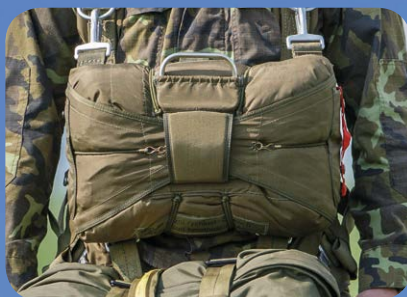

ZVP-80.08A
Steerable Troop Reserve
Parachute - Chest Type
AAD available

Paratroop set with NSV - 12

Tactical - technical parameters of OVP - 12 SL - I

Main Canopy area	80 SQM
Reserve Canopy area	54 SQM
Suspended weight	160 kg
Operating speed	up to 250 km/h
Activation	Static line
Service life	15,5 years
Max. wind	up to 8 m/s
Steerable	
Min. exit altitude	150 mT (492 ft AGL)
Option – Versatile Cargo System NSV-12, max. load	60 kg